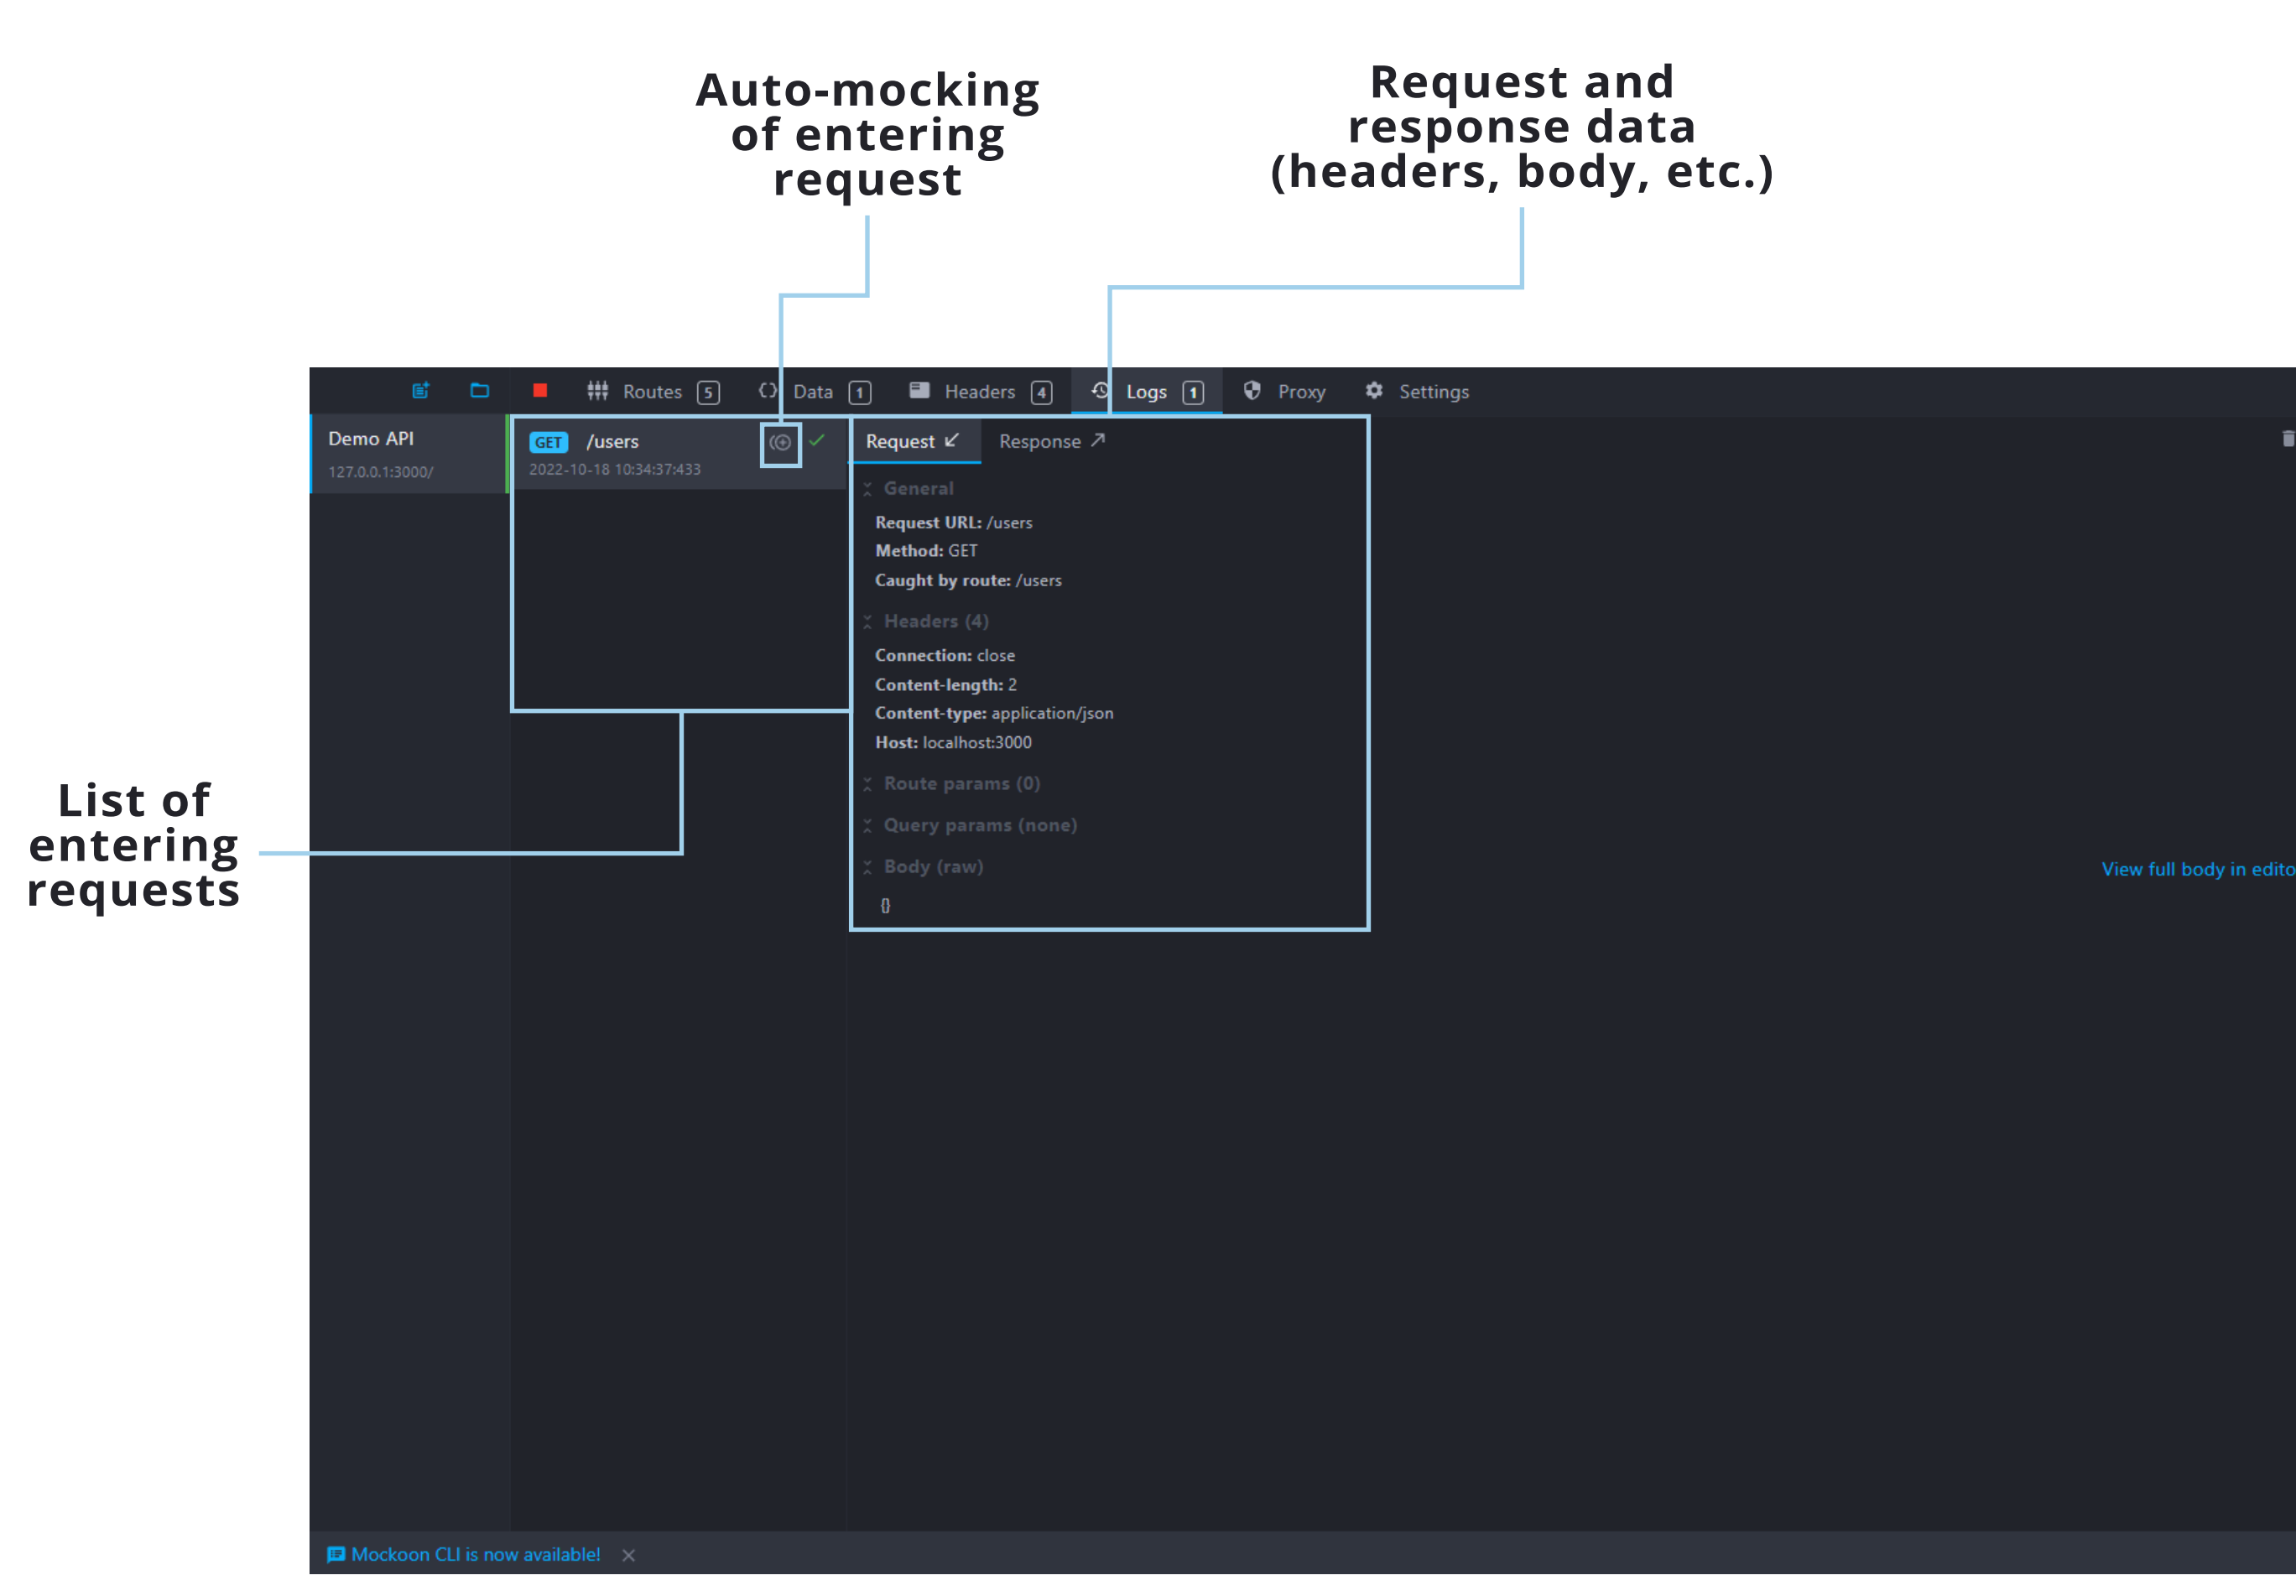

Main view

Endpoints parameters

Data buckets view

Requests logging view

Proxy parameters view

Environment settings view