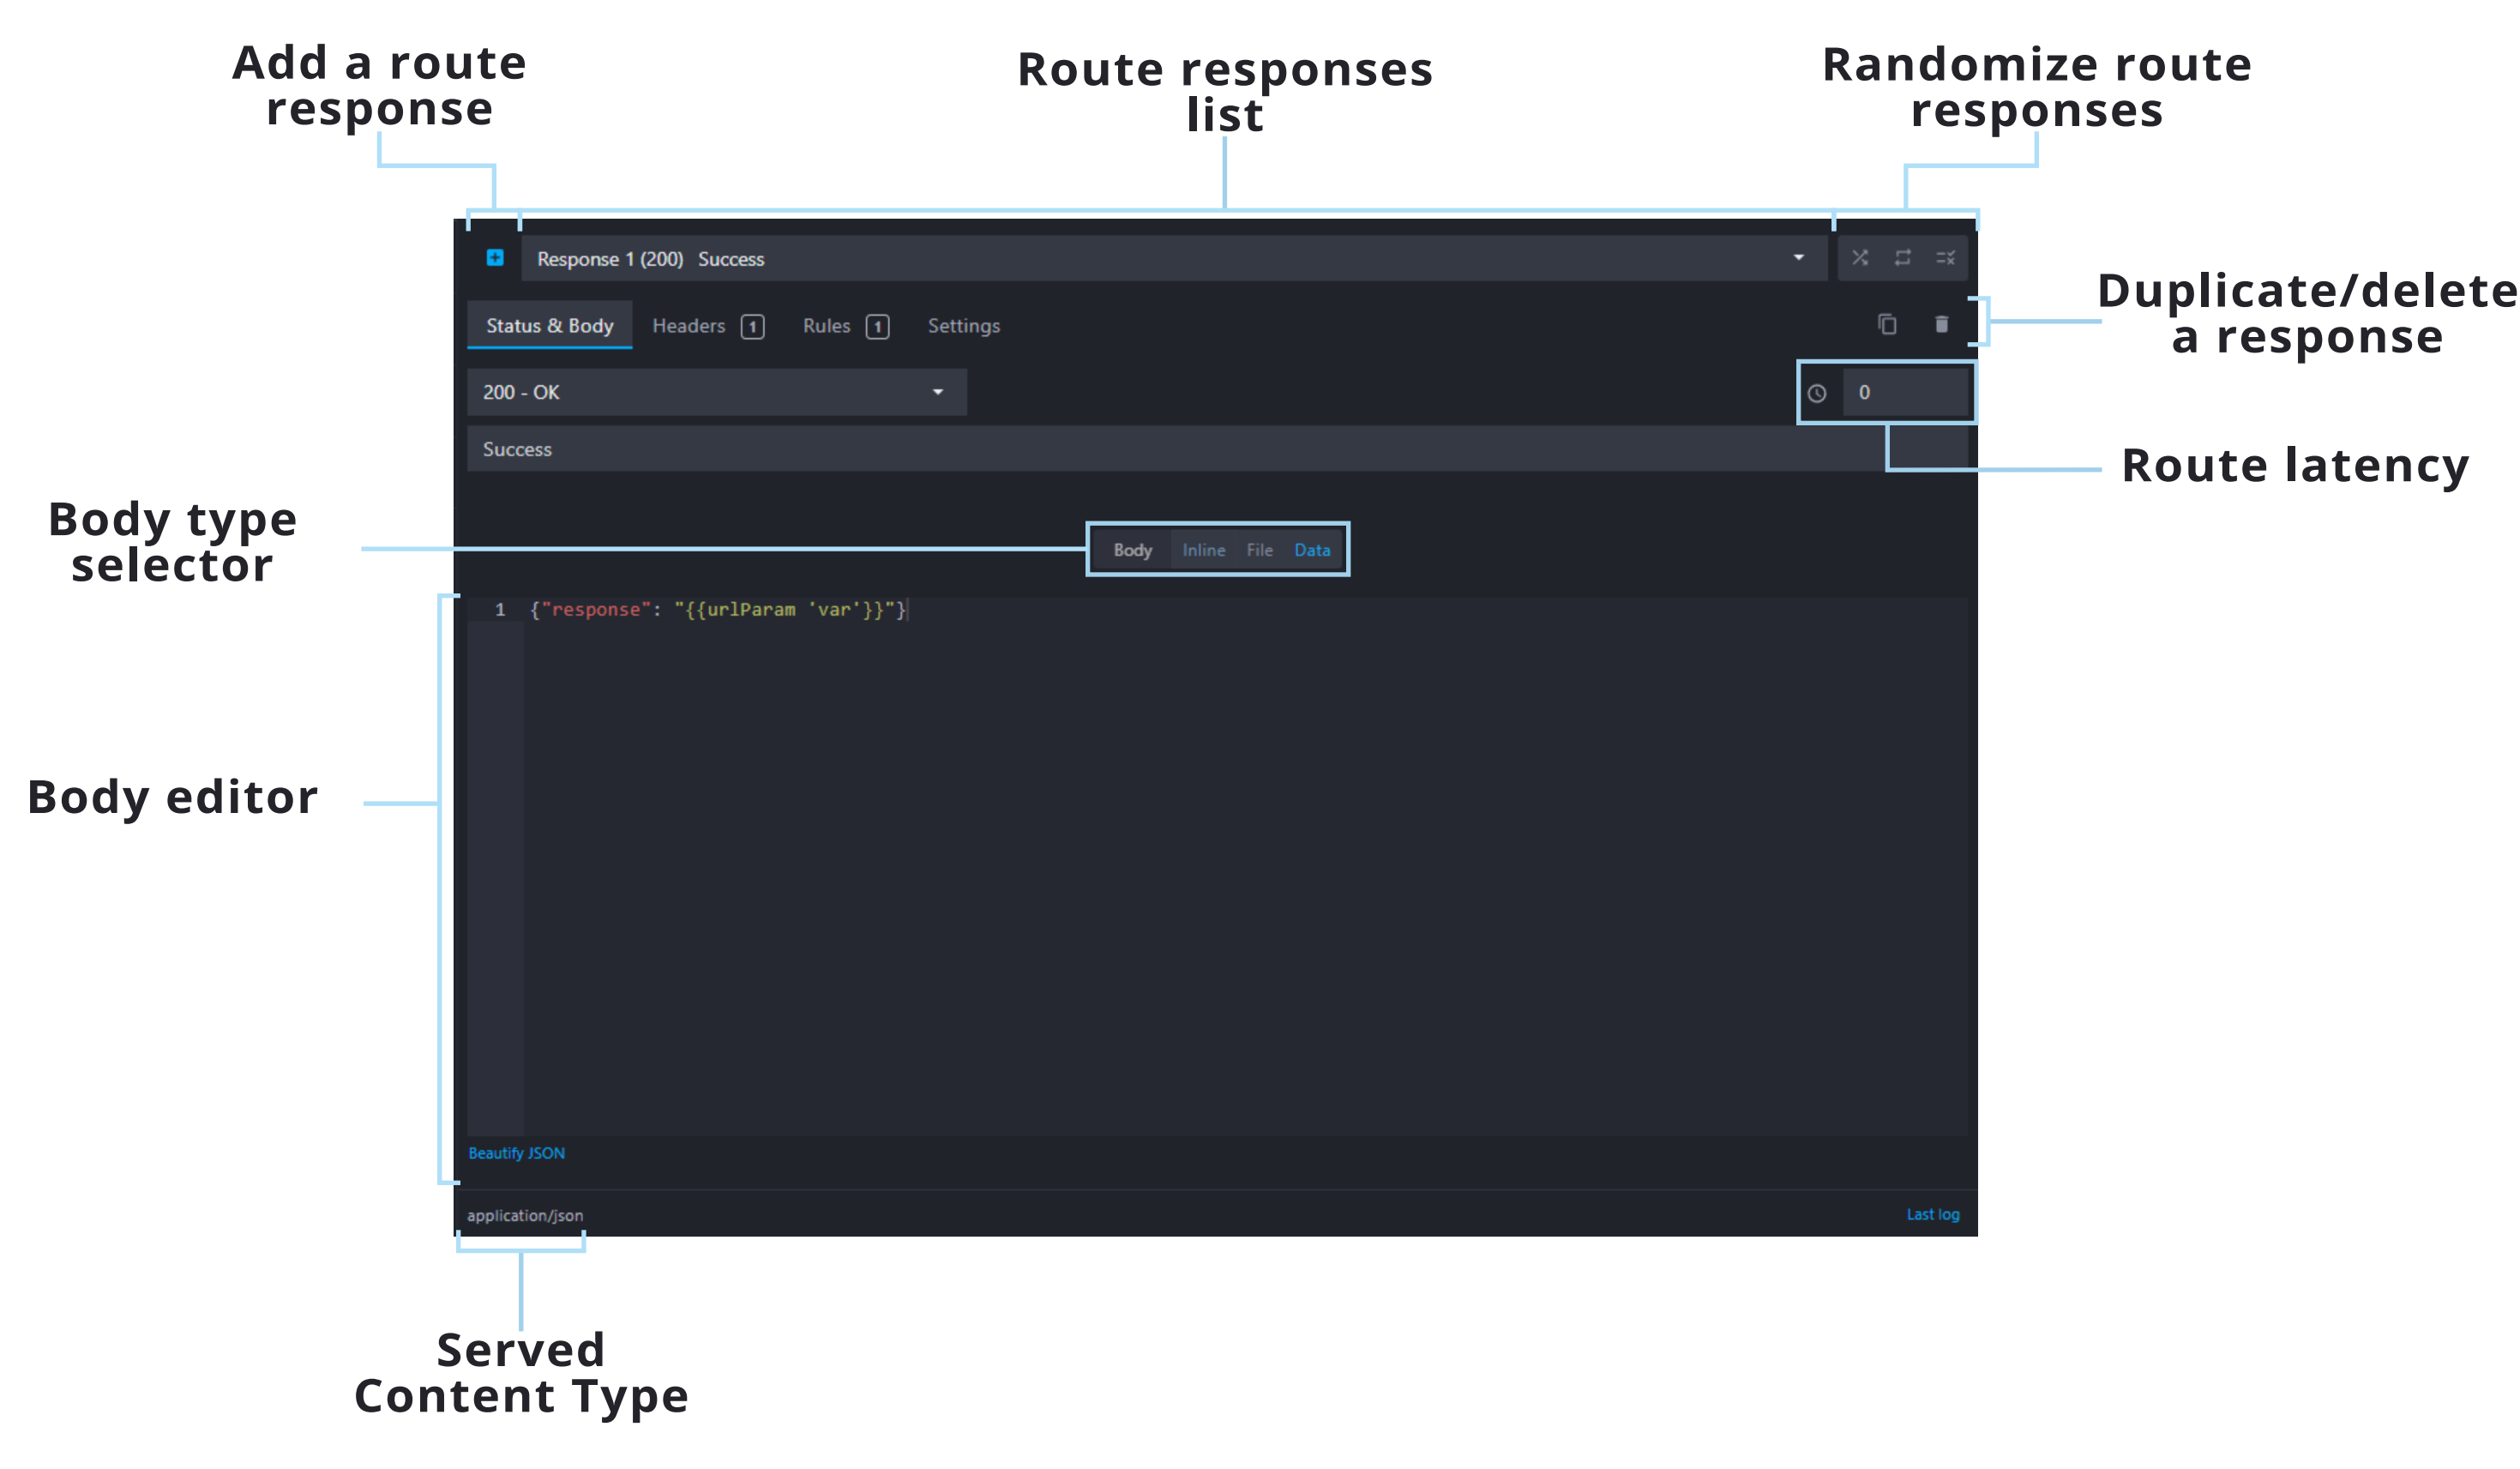

Main view

Endpoints parameters

Data buckets view

Requests logging view

Proxy parameters view

Environment settings view