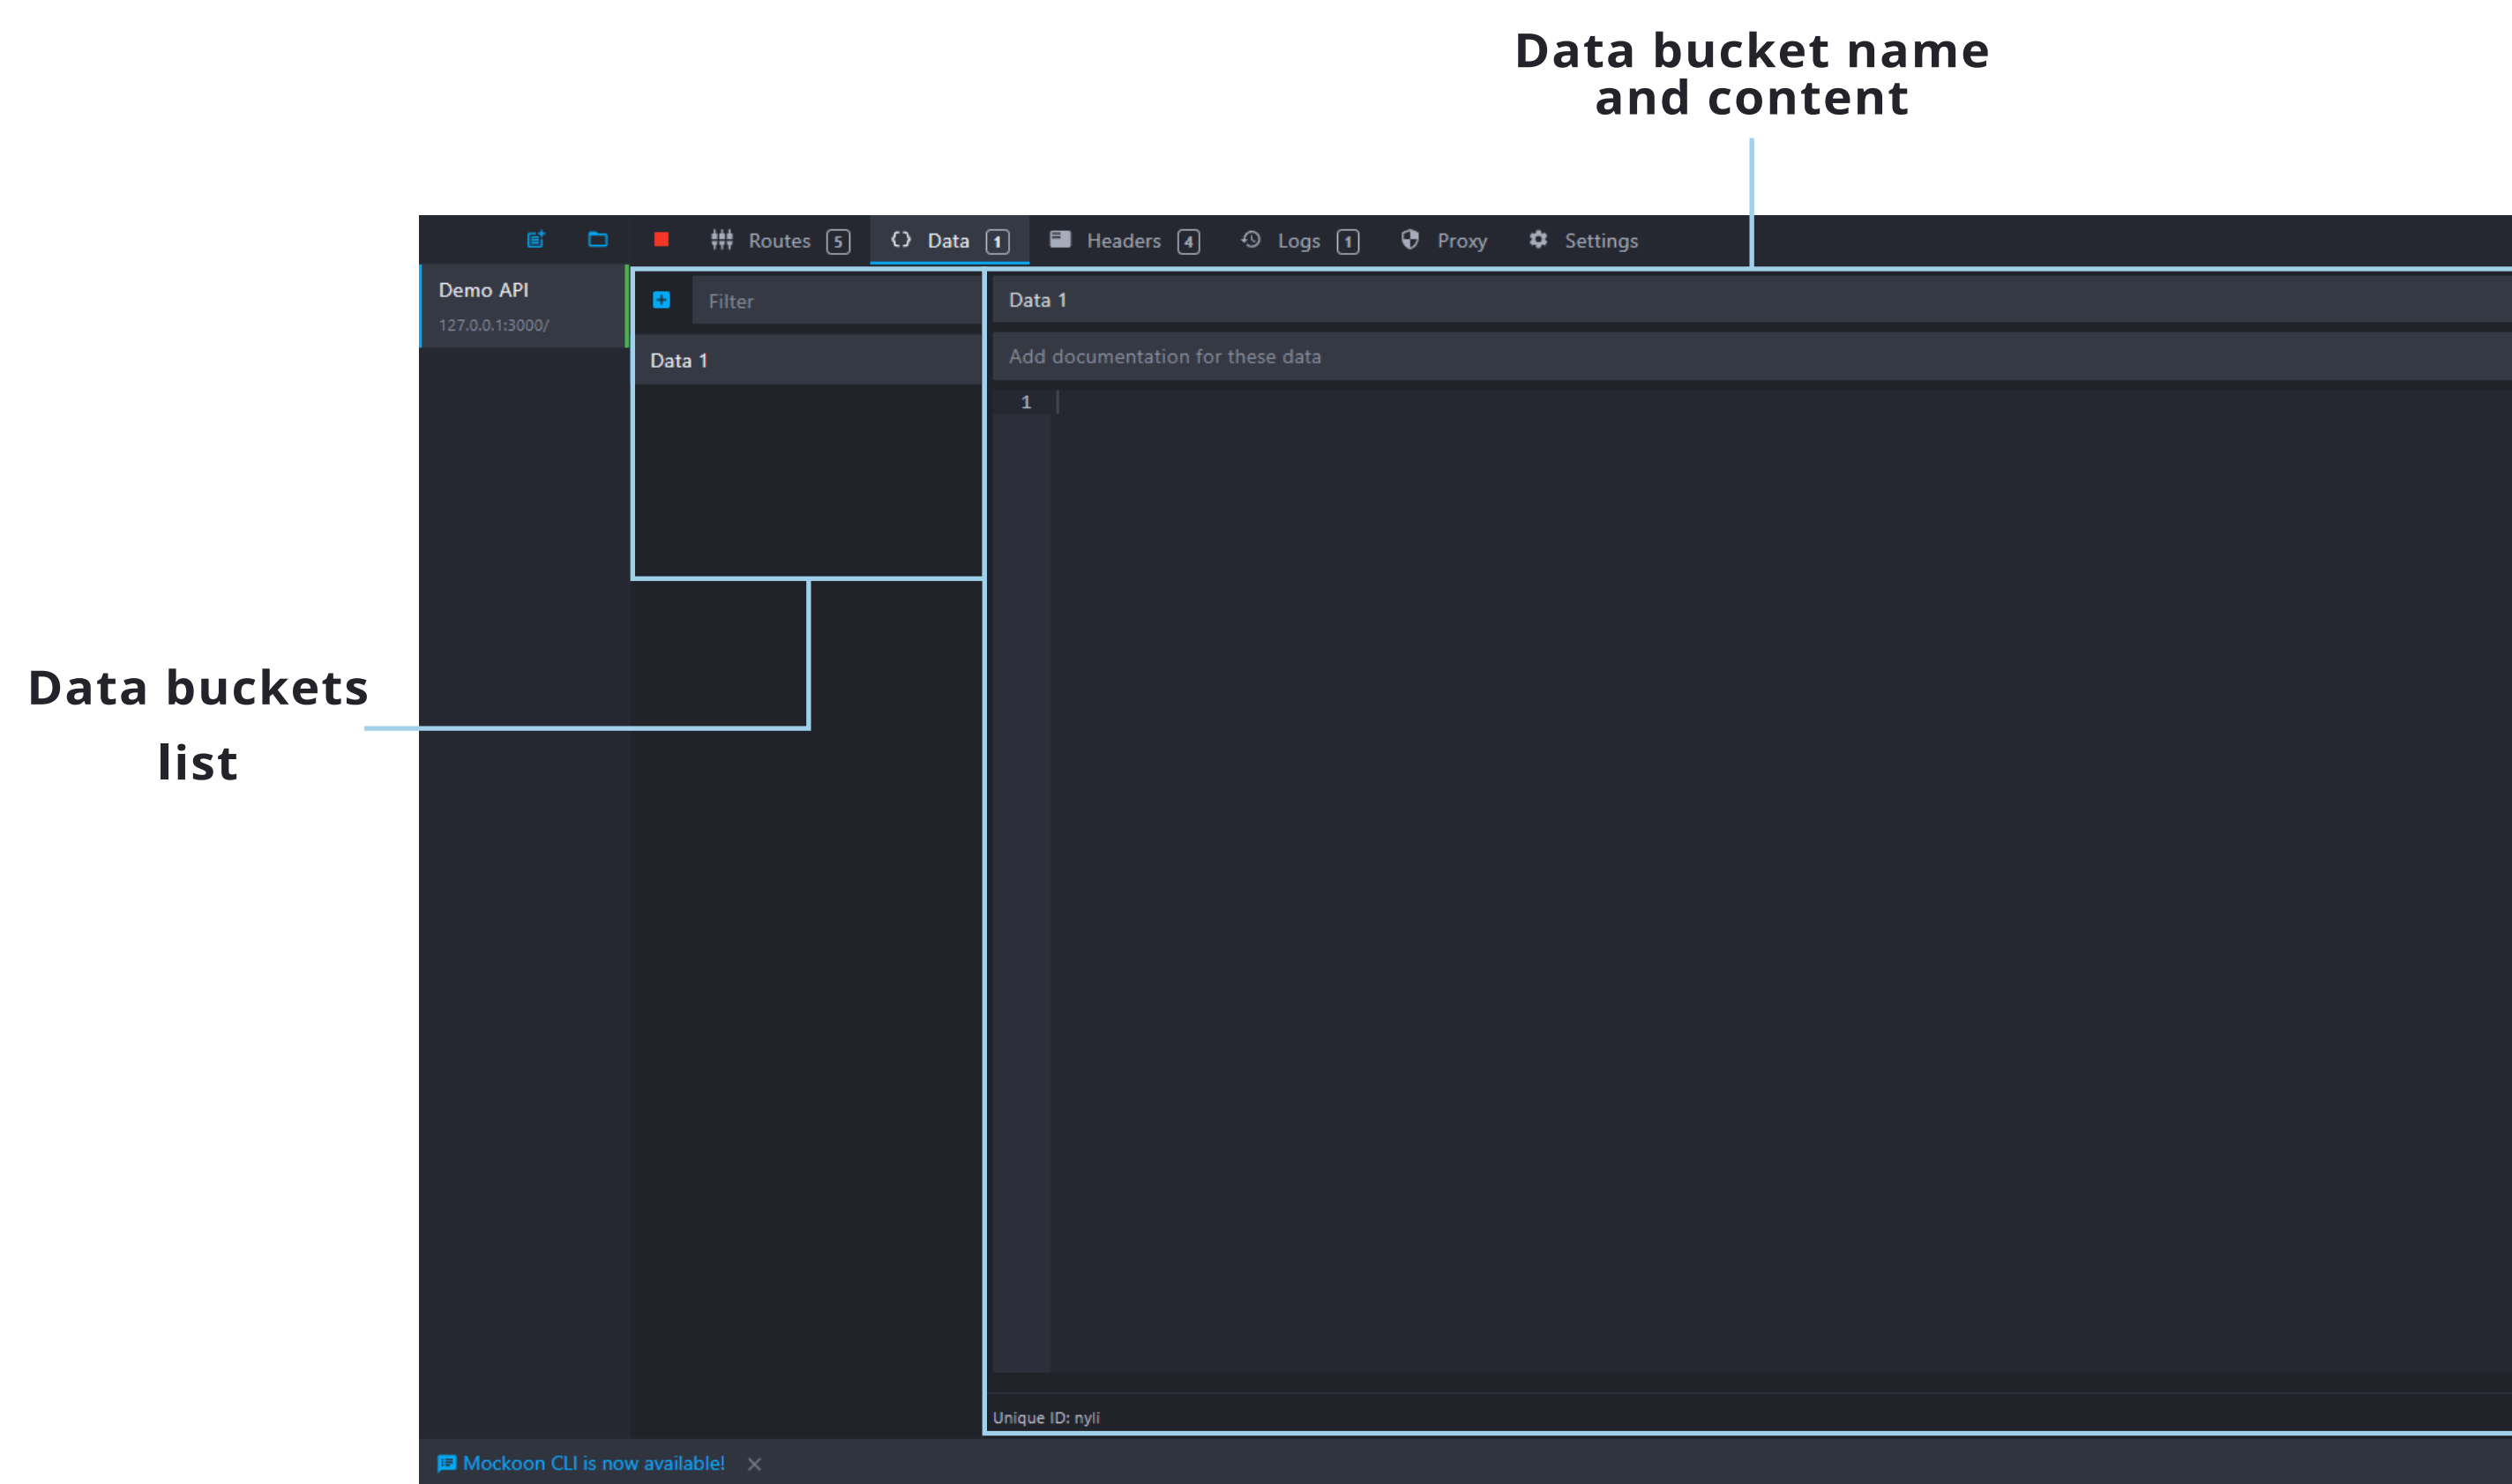

Main view

Endpoints parameters

Data buckets view

Requests logging view

Proxy parameters view

Environment settings view