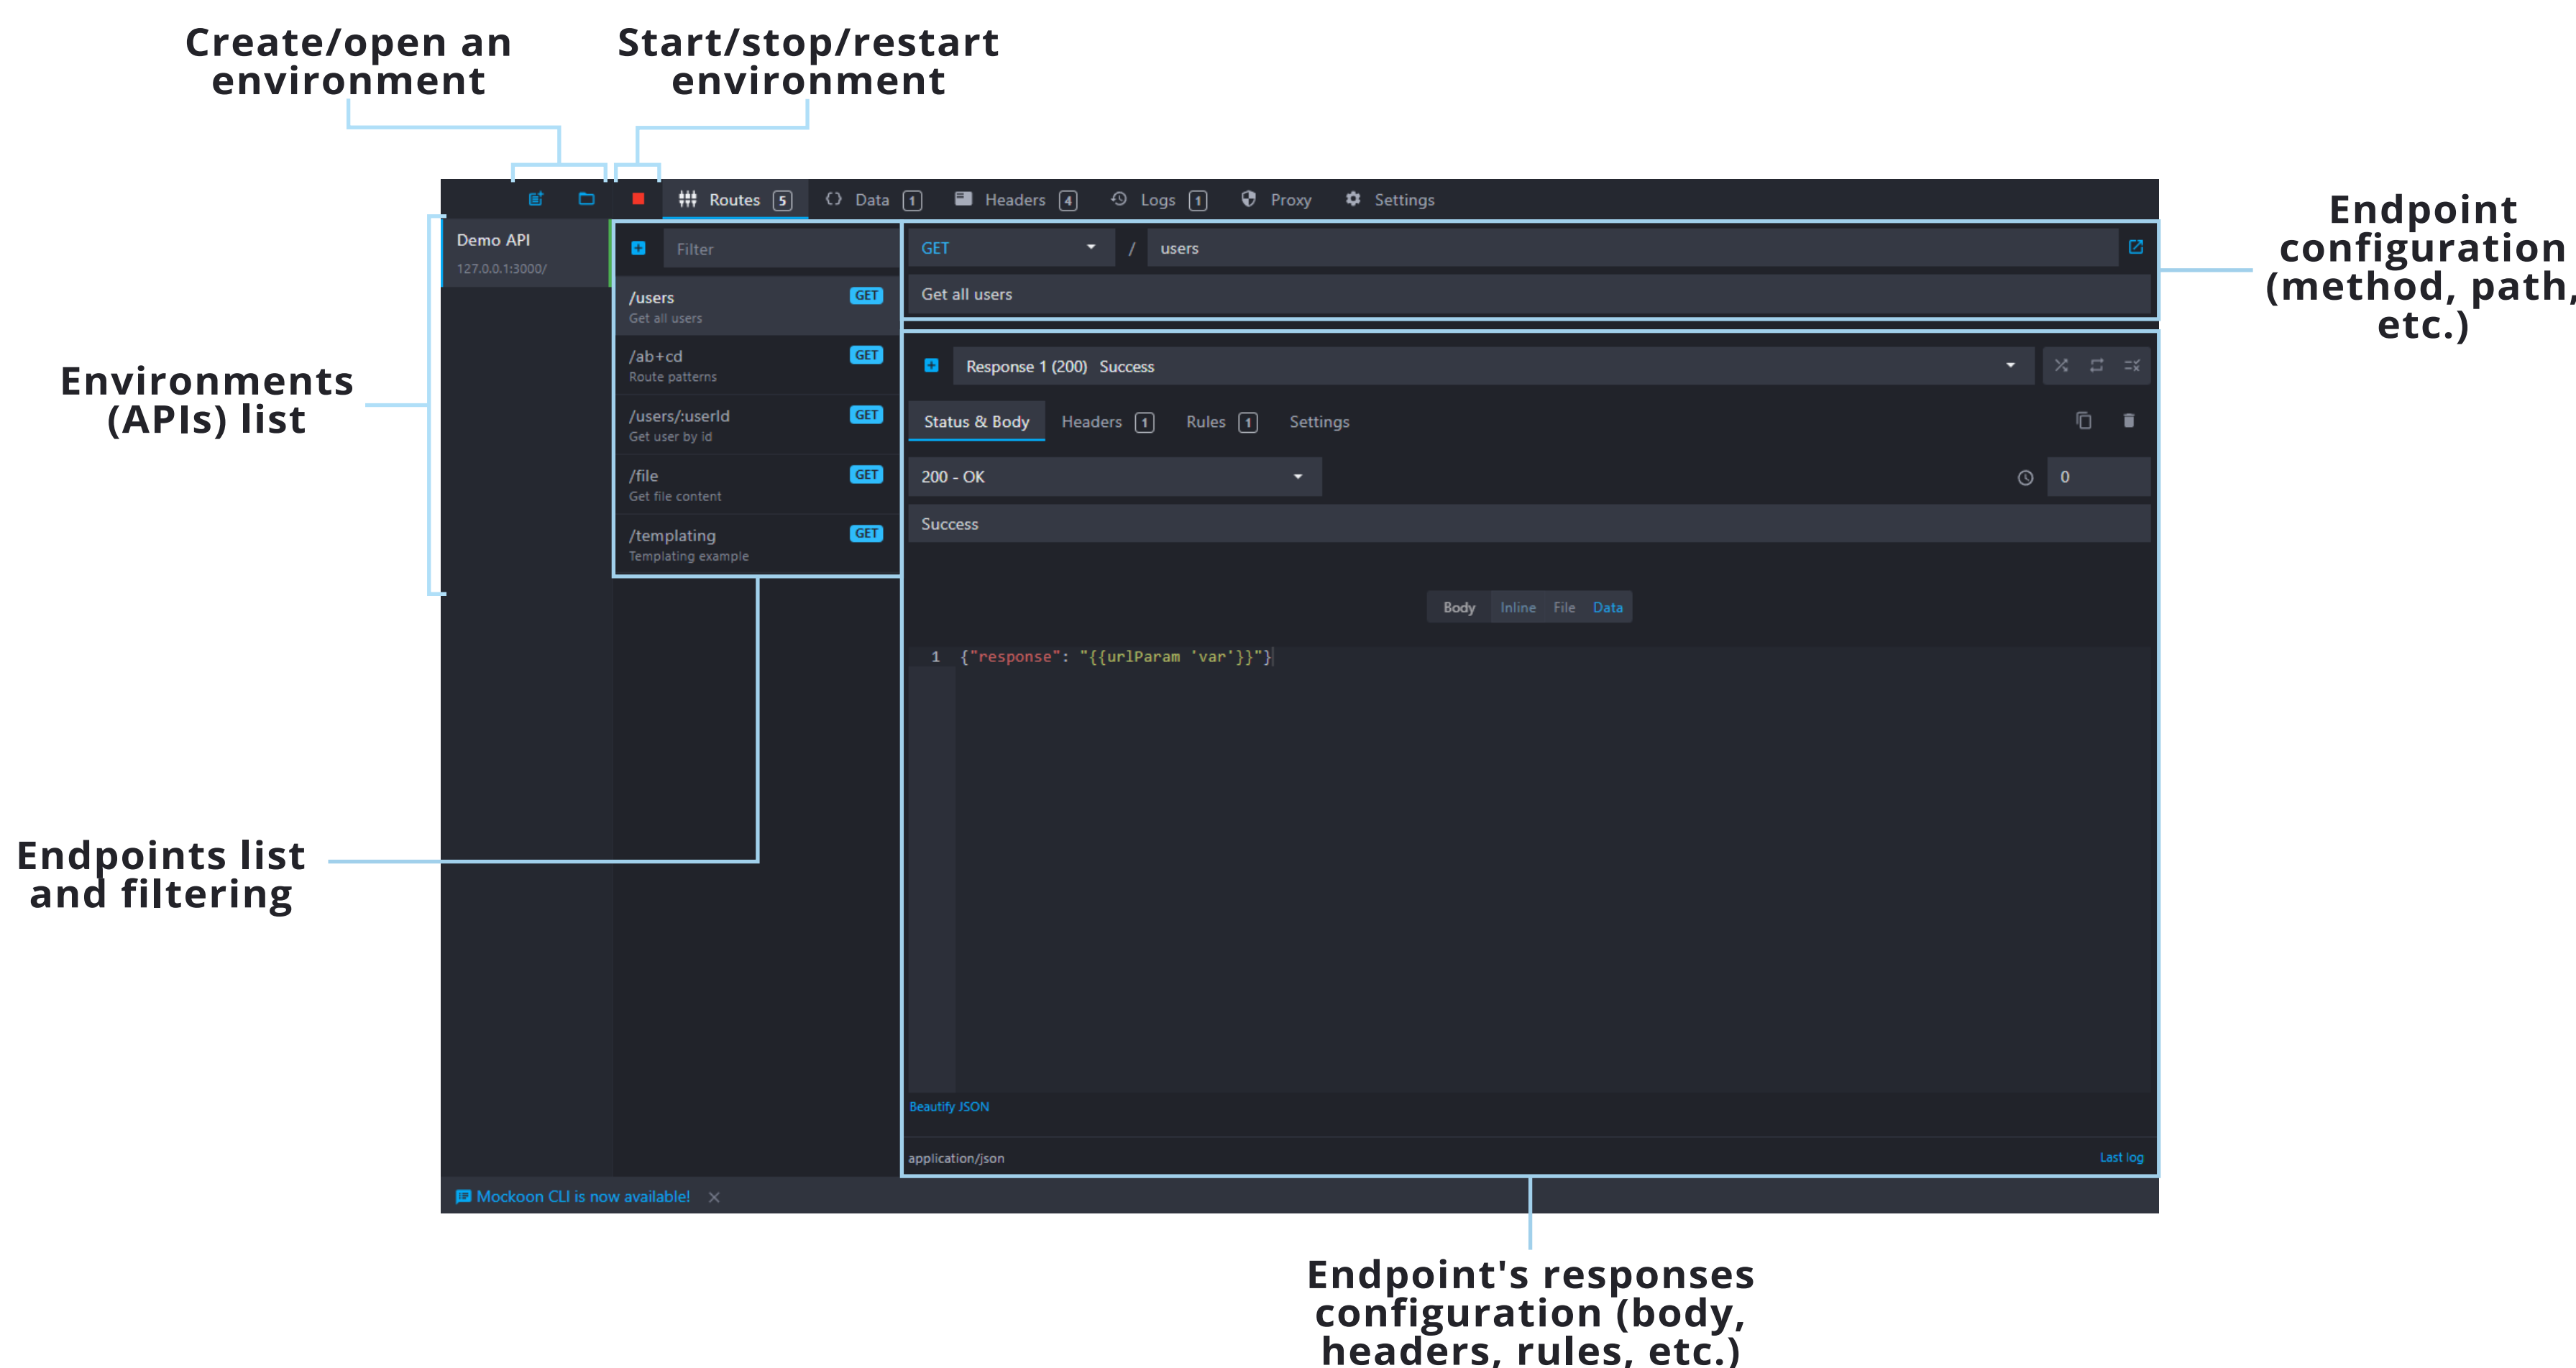

Main view

Endpoints parameters

Data buckets view

Requests logging view

Proxy parameters view

Environment settings view